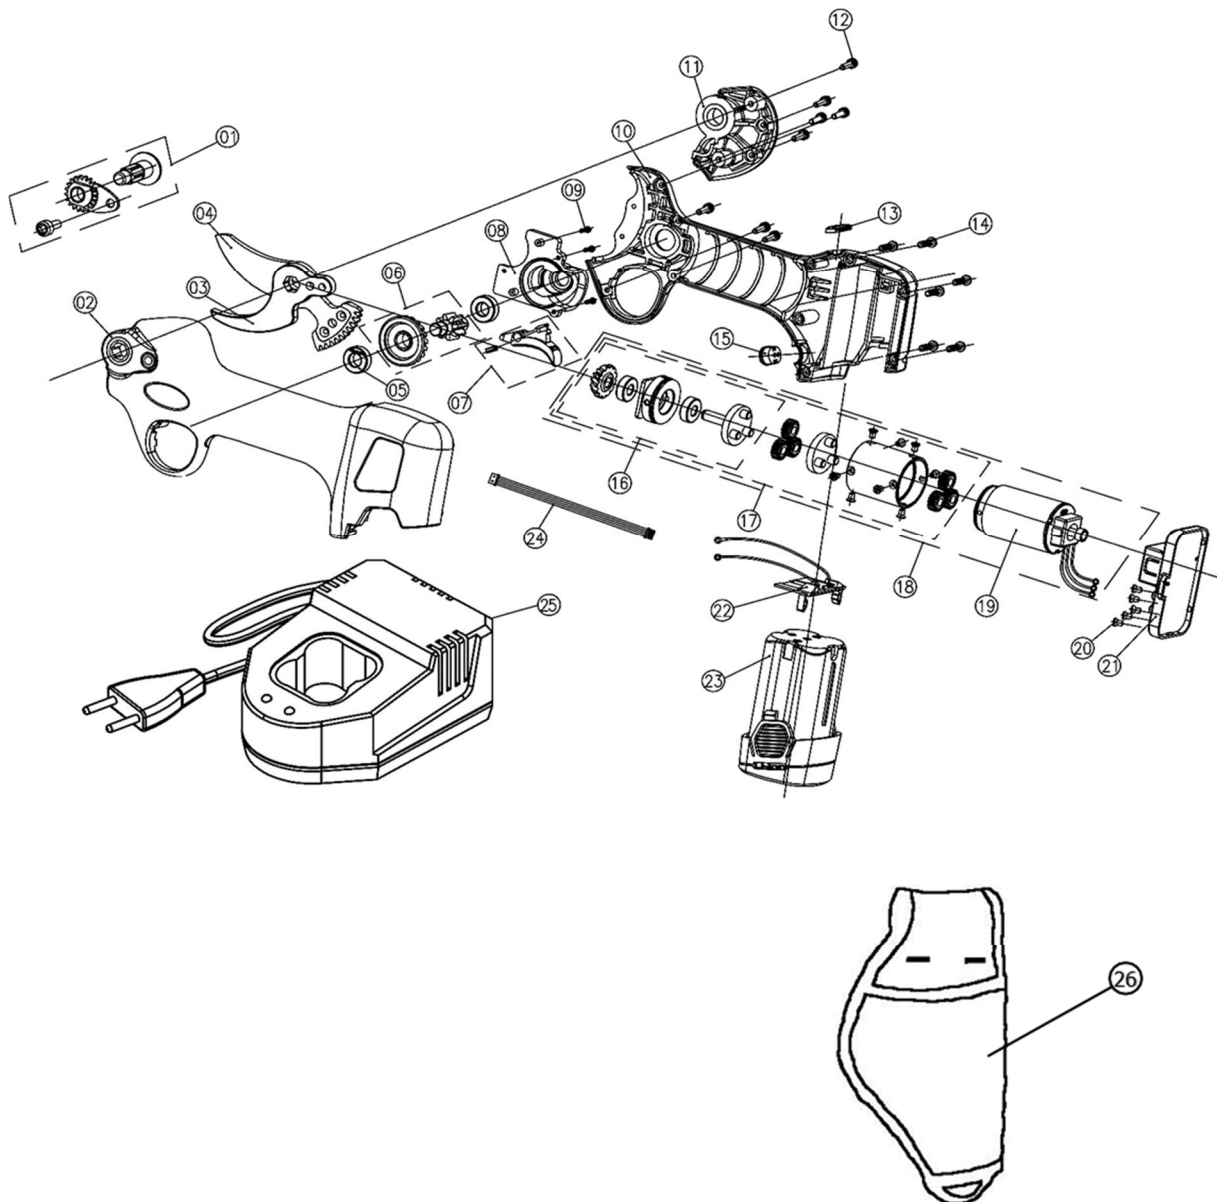

E-PRUNER KV300 - CORDLESS PRUNER

#

E-PRUNER **KV300** - CORDLESS PRUNER

#

Pos.	Code	Part Description	Part per Machine	Pcs per Package
1	KV300R22	Blade pin kit	1	1
2	KV300R01	COVER A	1	1
3	KV300R05	Fix Blade	1	1
4	KV300R04	Moving Blade	1	1
5	KV300R27	Bearing	2	1
6	KV300R06	Blade drive gear	1	1
7	KV300R40	Trigger assembly	1	1
8	KV300R15	Open size circuit Assembly	1	1
9	KV300R23K	Cross head tapping screw M2.5x6 Kit 4 pcs	4	4
10	KV300R02	COVER B	1	1
11	KV300R03	COVER C	1	1
12	KV300R20K	Inner hexagonal screw M3x8 Kit 8 pcs	8	8
13	KV300R26	Led cover	1	1
14	KV300R24K	Cross head self tapping screw M3x12 Kit 6 pcs	6	6
15	KV300R12	Switch	1	1
16	KV300R07	Conical pinion assembly	1	1
17	KV300R08	Reduction box	1	1
18	KV300R10	Reduction box and motor assembly	1	1
19	KV300R09	Motor	1	1
20	KV300R41K	Wire fixing screw Kit 5 pcs	5	5
21	KV300R14	Driver circuit board assembly	1	1
22	KV300R13	Driver power plug assembly	1	1
23	KV300R70	Battery 14.4V 2.5Ah	1	1
24	KV300R25	4P Row line for Driver circuit	1	1
25	KV300R71	Charger	1	1
26	KV500R32	Holster	1	1